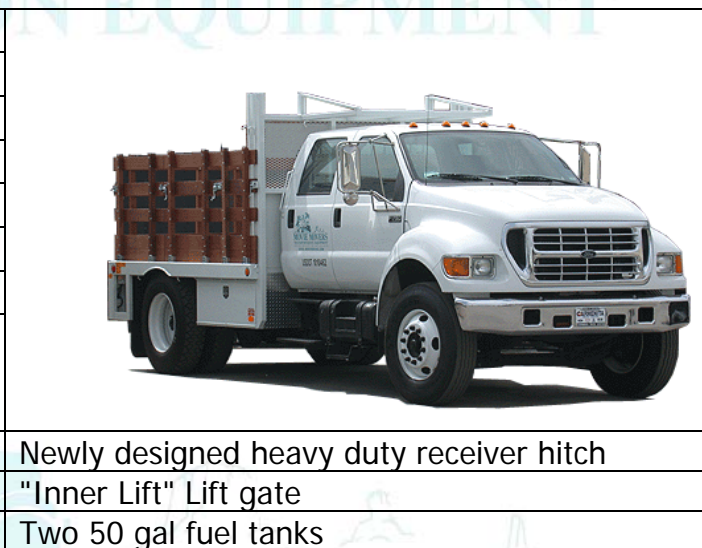

# Movie Movers Call Sheet - Trucks

## Ford F-550

Series:	MM-6
GVW Rating:	17,500 Lb
Transmission:	Automatic
Engine:	6.0 Power Stroke® diesel
Brakes:	Four Wheel Anti-Lock
Stereo:	AM/FM/CD Stereo
Bed Type:	5 <sup>th</sup> Wheel plate or Stake Bed
Other Amenities:	Air Conditioning Power windows and door locks

## Ford F-750

Series:	MM-7
GCWR:	Max of 58,000 lbs
Transmission:	6 speed Automatic
Engine:	Caterpillar 250 HP
Brakes:	Four Wheel Anti-Lock
Stereo:	AM/FM/CD Stereo
Bed Type:	5 <sup>th</sup> Wheel plate or Stake Bed
Other Amenities:	Air ride suspension and air seat Air Conditioning Power windows and door locks
	Two large jockey boxes
	Fold-a-way fifth-wheel hitch
	Stow away gates