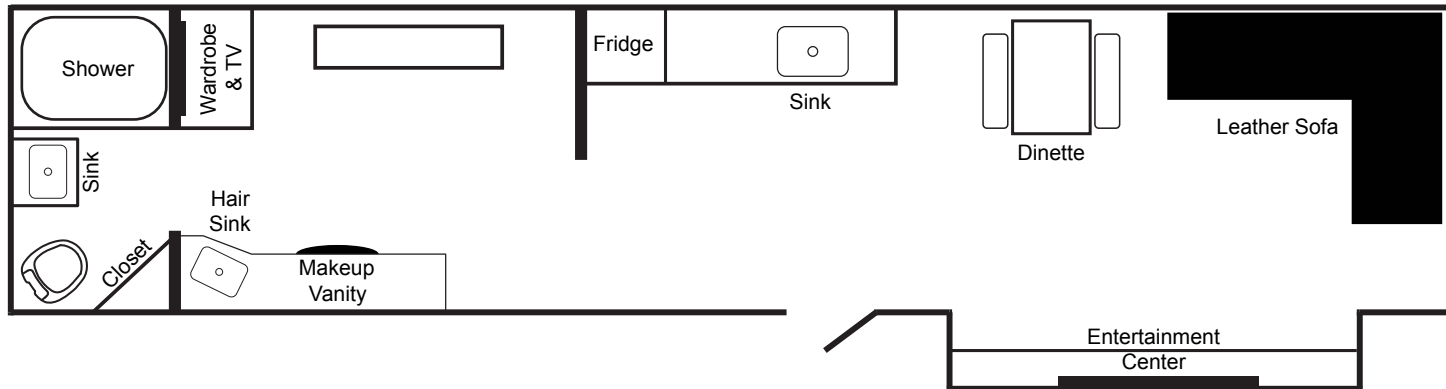

Verde

Single

Specs

Length – 42'

Width – 8.5'

Features

7.2kw Generator

60" Flatscreen TV

Bose entertainment system

Hair & make-up station

Film/TV Contact:

818 252 7722

SetTrailers@Quixote.com

Commercial/Print Contact:

323 857 5050

VB@Quixote.com

Quixote.com