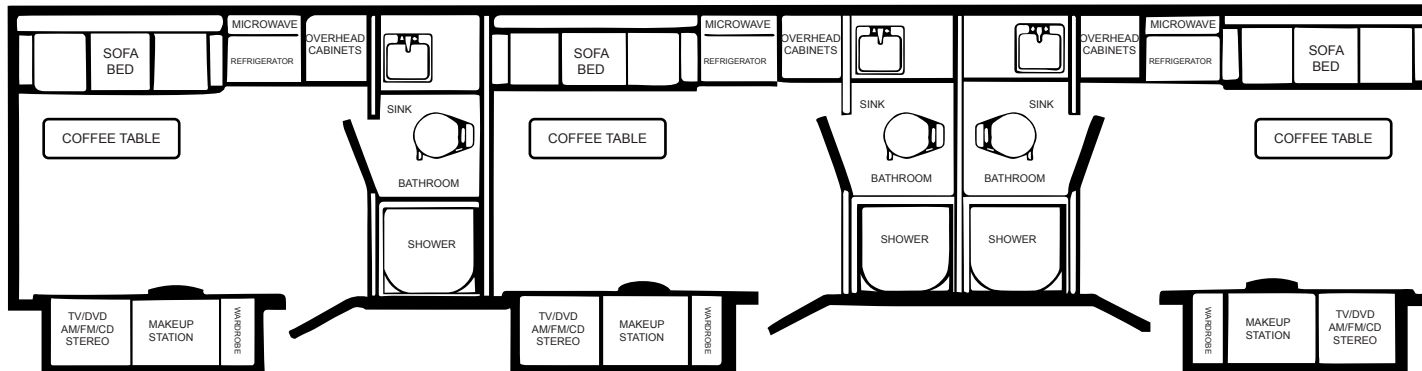

## Specs

Length – 45'

Width – 8'

## Features

3 Pop-Outs

2 X 7kw Generator

25" Flat-screen TV/DVD/VCR,  
Stereo

Large refrigerator

Microwave

Air conditioner

Corian countertops throughout

Large Bathroom With full-size

Shower