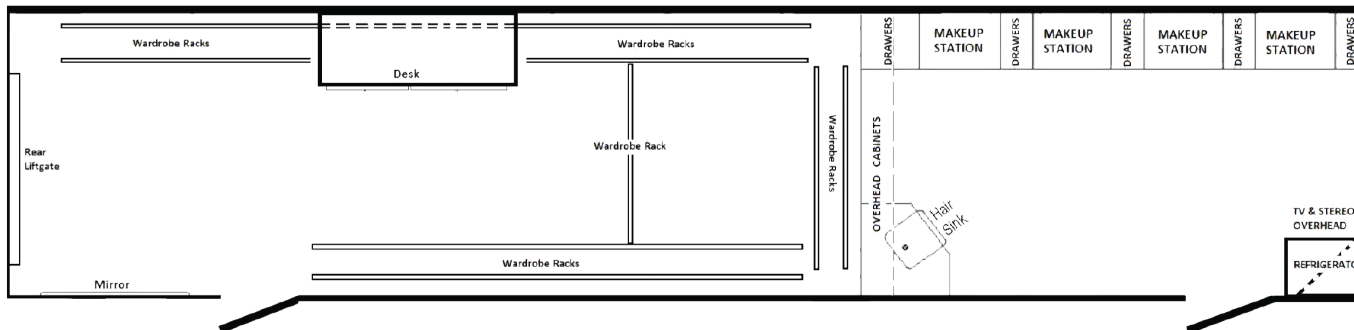

## Specs

Length – 40'

Height – 12'- 7"

Width – 8'- 4"

## Features

4 Makeup stations

Built-in wardrobe racks

Counter with big drawers

Rear ramp for easy loading

Air conditioning

Hair sink

HD Led TV