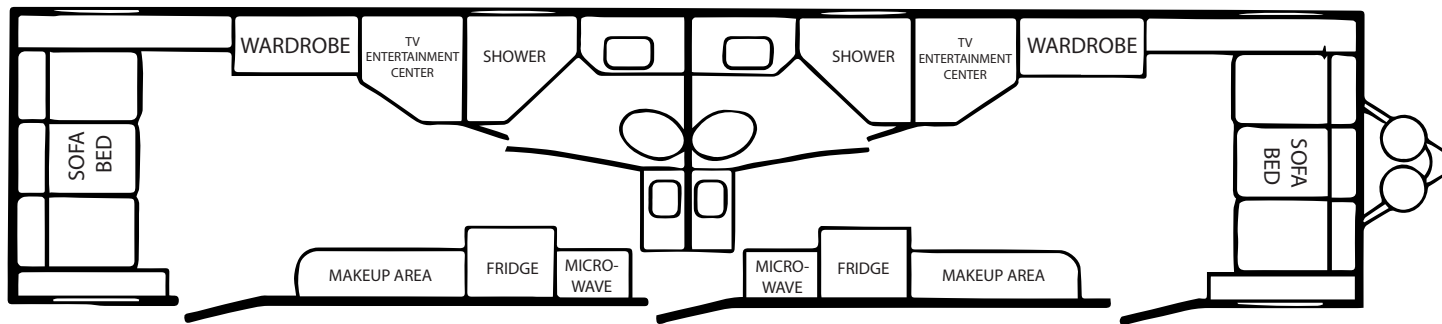

42' 2 MZ 1-27 Series

Specs

Length – 40'

Width – 8'

Features

7kw Generator

Bathroom with residential-size

Shower

21" TV/DVD, CD stereo

Kitchenette area with refrigerator and microwave

Sink and cabinets

Sofa bed

Wardrobe closet

Lighted make-up station/vanity

Film/TV Contact:

818 252 7722