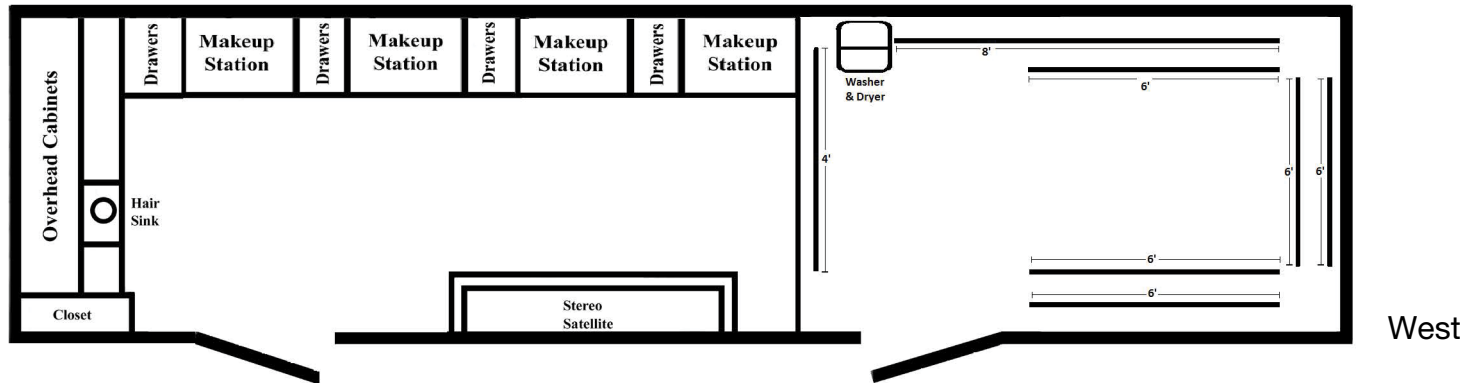

37' Makeup / Wardrobe Combo

Specs

Length – 37' - 8"

Height – 12' - 6"

Width – 8' - 6"

Features

4 Makeup Stations

Built-in wardrobe racks

Washer & dryer

10kw Generator

Air conditioning

Hair sink

HD Led TV

Film/TV Contact:
818 252 7722
SetTrailers@Quixote.com
Commercial/Print Contact:
323 857 5050
VB@Quixote.com
Quixote.com