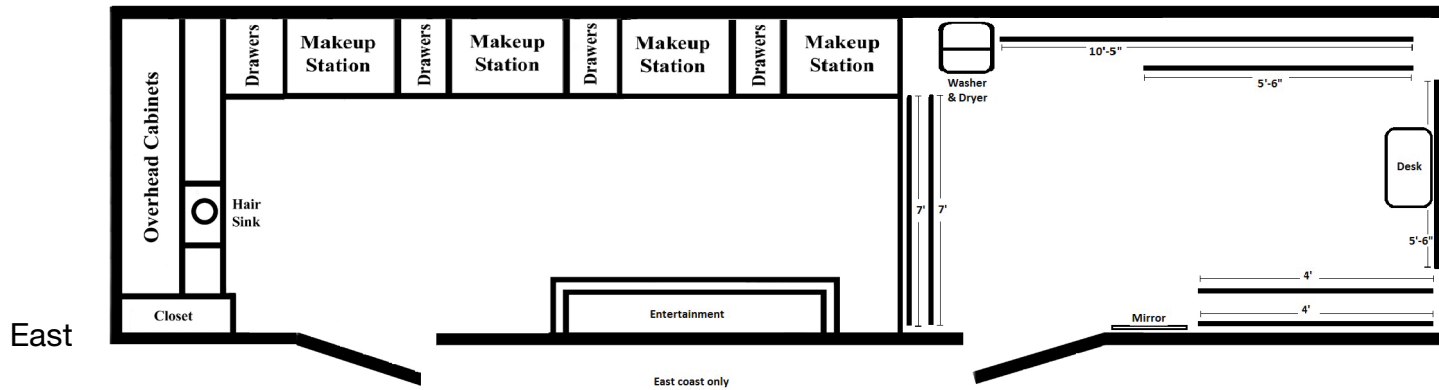

37' Makeup / Wardrobe Combo

Specs

Length – 37' - 8"

Height – 12' - 6"

Width – 8' - 6"

Features

4 Makeup Stations

Built-in wardrobe racks

Washer & dryer

10kw Generator

Air conditioning

Hair sink

HD Led TV

Film/TV Contact:
818 252 7722
SetTrailers@Quixote.com
Commercial/Print Contact:
323 857 5050
VB@Quixote.com
Quixote.com