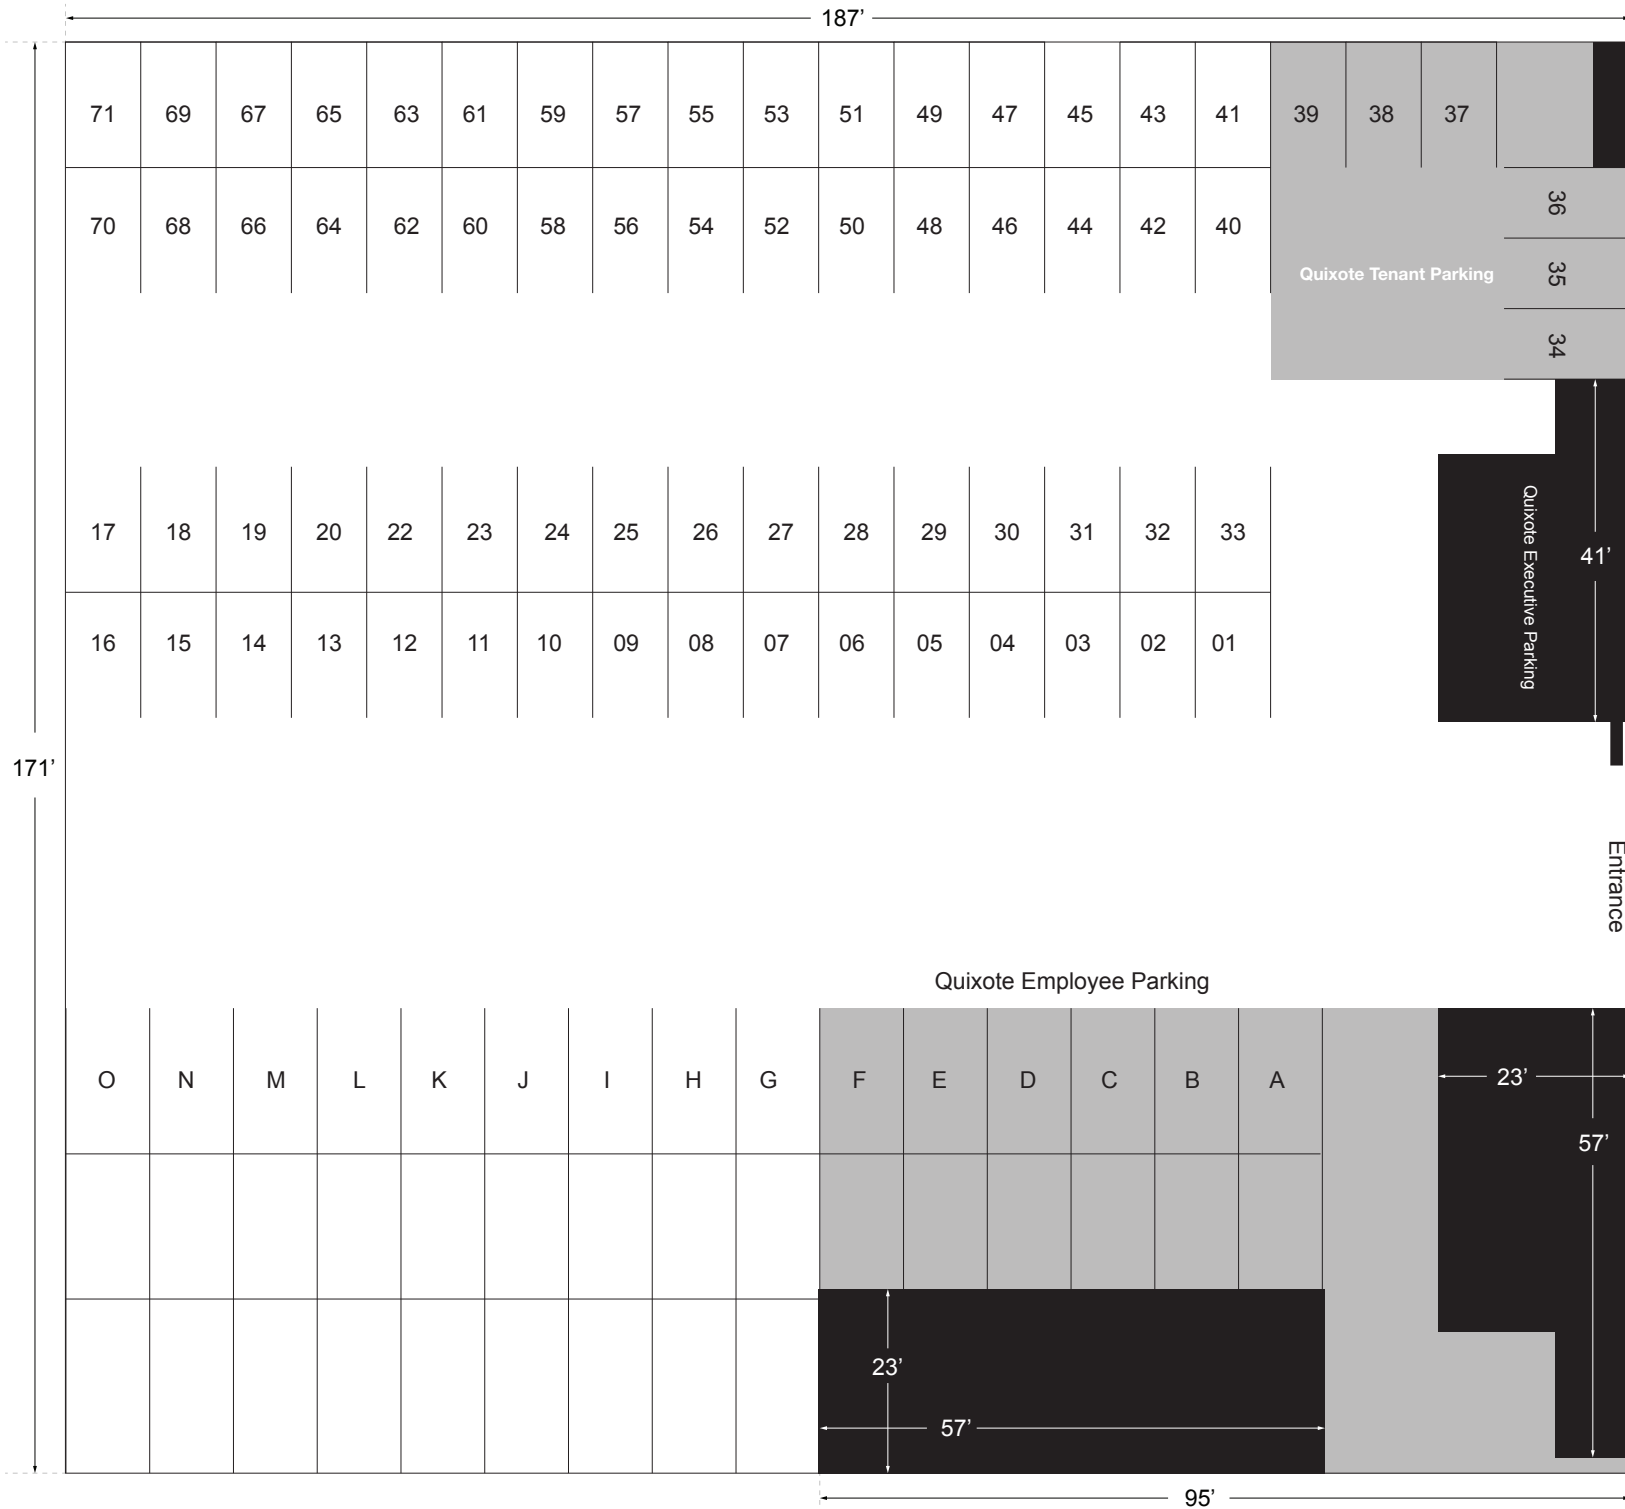

The Lot

Size

3200 sq ft

Fuller Ave.

Entrance