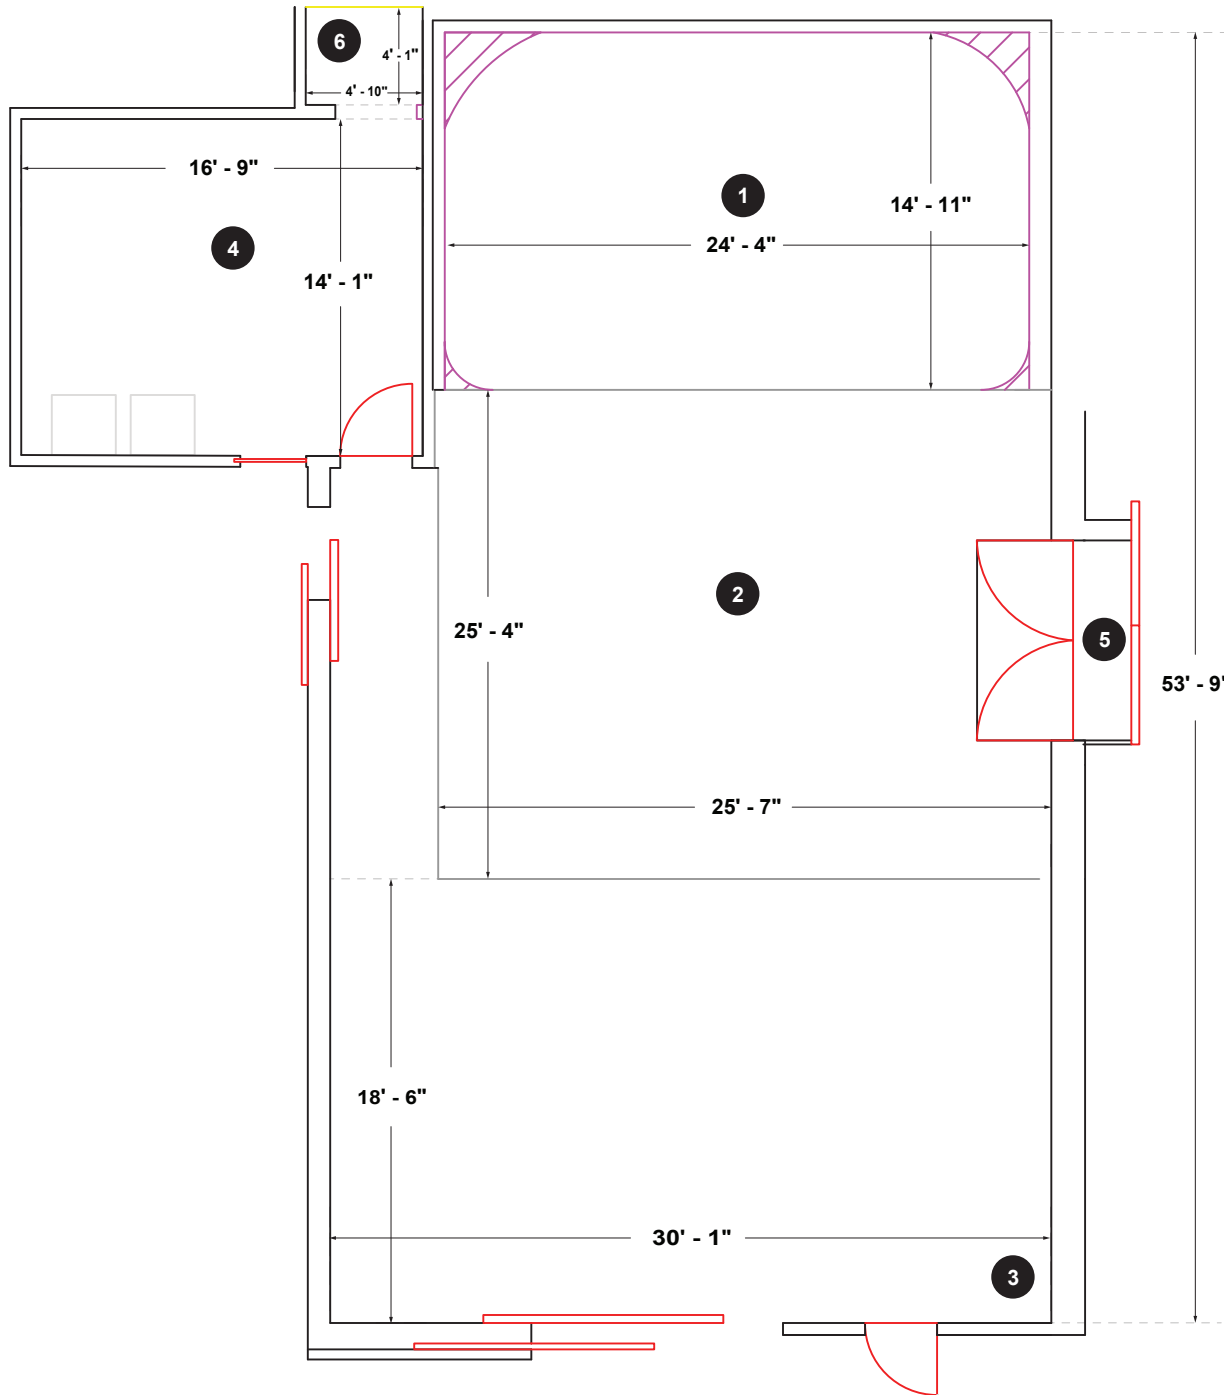

Stage 3

Specs

30' x 60' x 12' (to Grid)
 1,800 sq ft
 7.5' x 7.5' Cargo Door
 1 Phase
 800 Amps
 15' x 20' x 10'
 3 Wall Eggshell Cyc

Features

Access To Coffee Bar &
 Common Area & Ping-Pong
 Designated Parking
 Make-Up and Wardrobe Room
 Lounge Area
 Wireless Internet
 Production Office

Keynotes

- 1) Cyc cove
- 2) Performance area
- 3) 400 Amps of power
- 4) Makeup / Wardrobe
- 5) Optional doors to share stage 2
- 6) Dressing area