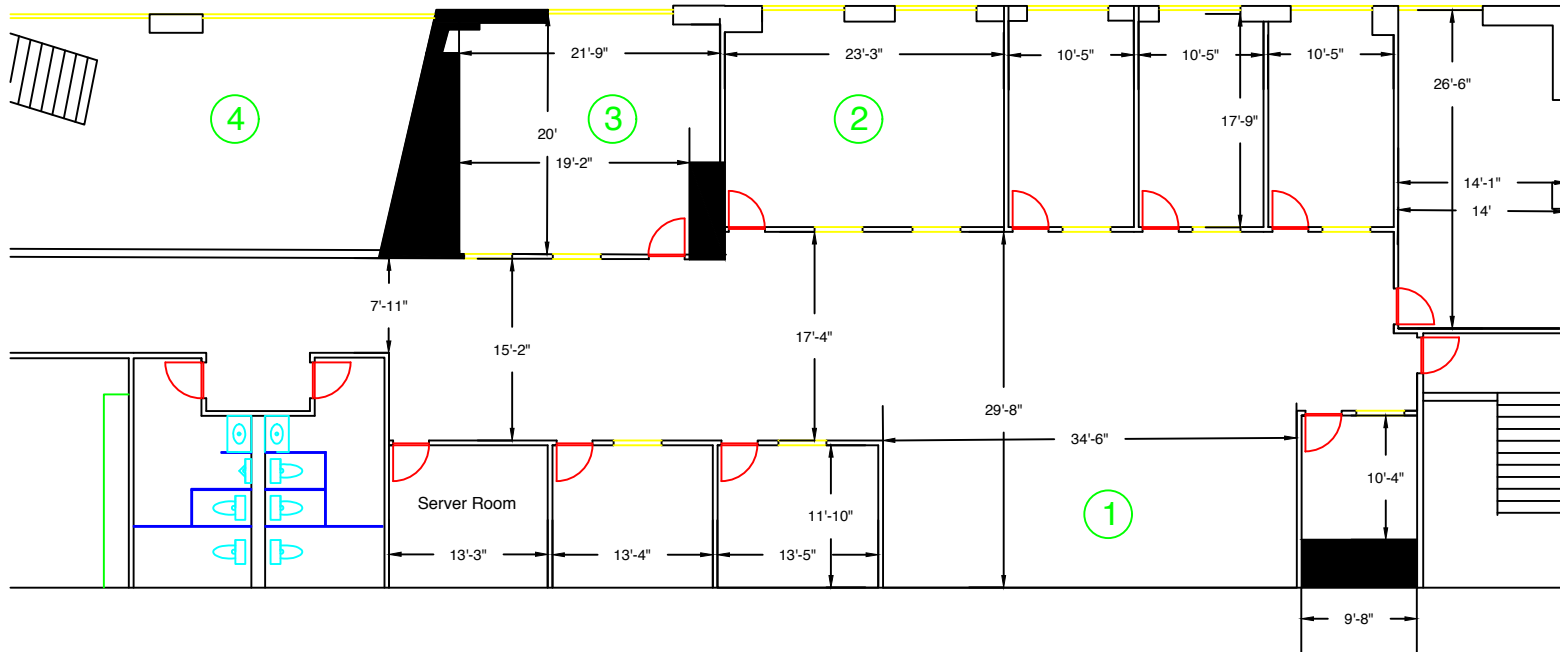

Office

Second Floor South

Size

5,326 sq ft
Includes half of second floor
Communal space

Specs

Upstairs Bathrooms
Conference Room
Flex space
Skylights
Makeup or other
Large Bullpen
WiFi throughout

Key Notes

- ① Bullpen
- ② Conference Room
- ③ Flex Space
- ④ Downstairs Lobby

$\frac{1}{16}$ " SCALE