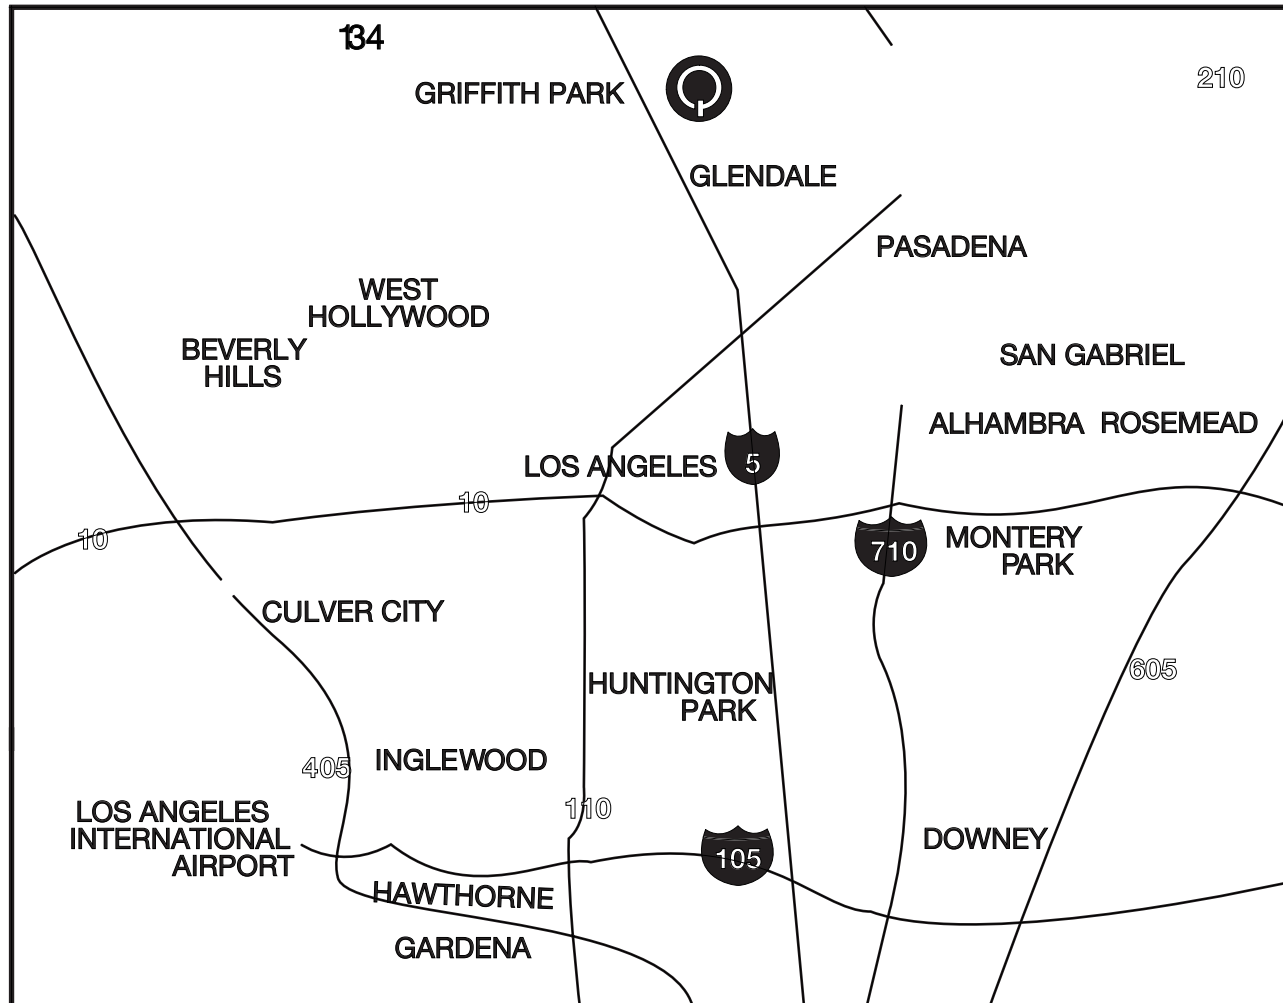

Map

From Downtown

110 N toward Pasadena
Merge onto 5 N
Exit Colorado St
Take Edenhurst Ave ramp
Left onto Colorado Blvd
Left onto San Fernando Rd
Left onto Electronics Pl

From the Valley

101 S toward Los Angeles
Merge onto 134 E
Exit San Fernando Rd
Right onto W Doran St
Stay on Doran to go over the
Train Tracks
Immediate left onto San Fernando Rd
Right onto Electronics Pl

From Hollywood

Take N Western Ave
N Western Ave turns
into Los Feliz Blvd
Take 5 N
Exit Colorado St
Take Edenhurst Ave ramp
Left onto Colorado Blvd
Left onto San Fernando Rd
Left onto Electronics Pl

From the Westside

10 E towards Los Angeles
Merge onto 110 N
Merge onto 5 N
Exit Colorado St
Take Edenhurst Ave ramp
Left onto Colorado Blvd
Left onto San Fernando Rd
Left onto Electronics Pl