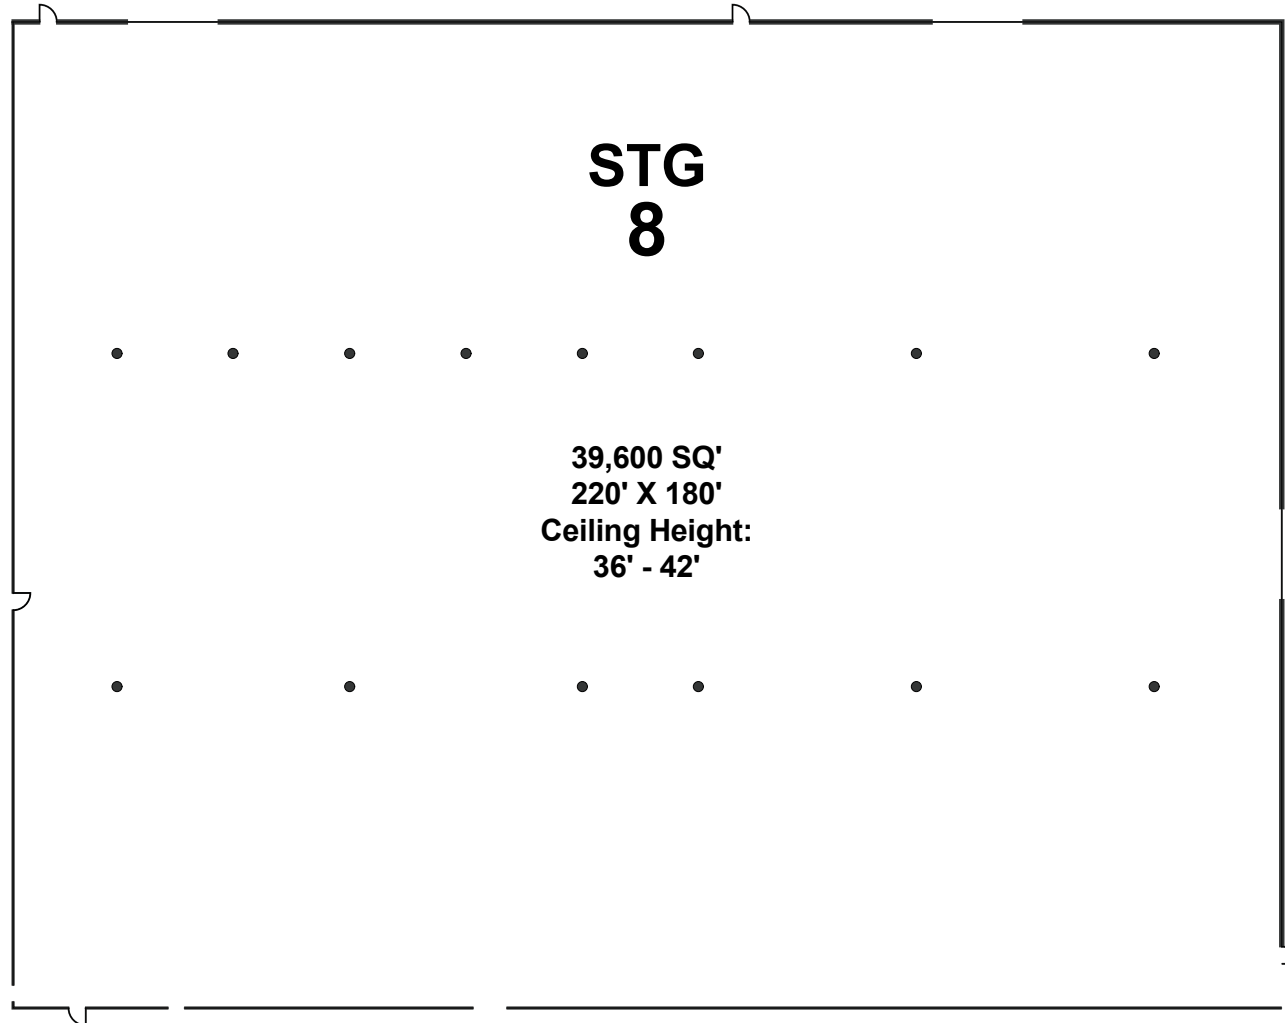

Stage 8

Specs

220' x 180' x 30'
39,600 Sq Ft
30' (To Grid)
16' x 18' Cargo Door
3 Phase 2400 Amps

Features

Client lounge
Delegated parking
Sound proof
Wireless internet
Access to coffee bar, common area and ping-pong