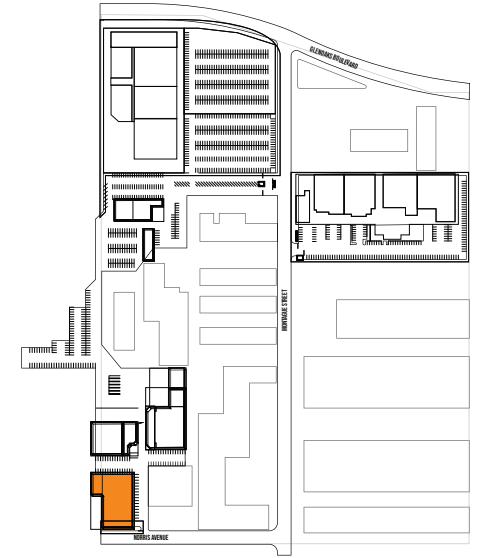

NORTH VALLEY CAMPUS A – WEST OFFICES

SQUARE FOOTAGE	FEATURES
<p>3,531 RSF</p>	<p>Private 2nd Floor Suite with 7 Offices, Kitchen, Bullpen, Conference Room, and Restrooms.</p>

*Dimensions are for overall stage size and do not take into account stage irregularities. Production company representative should verify dimensions for particular applications.