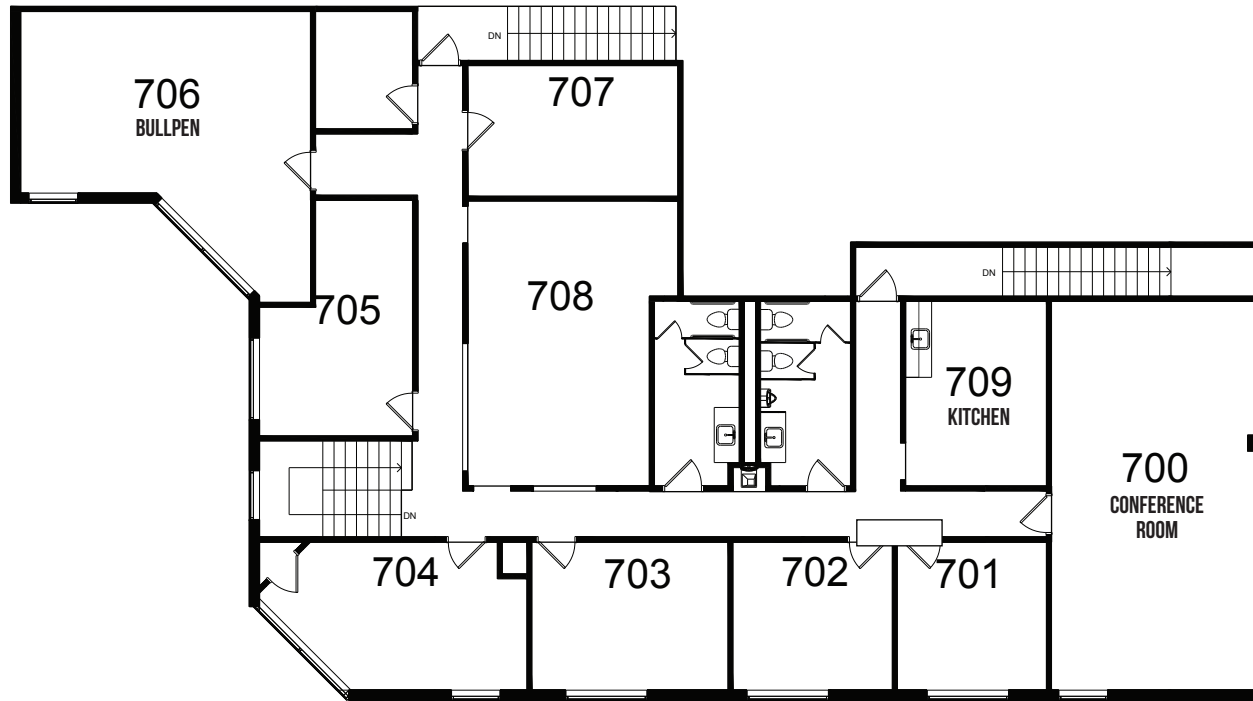

NORTH VALLEY CAMPUS A – WEST OFFICES

SQUARE FOOTAGE	FEATURES
<p>3,531 RSF</p>	<p>Private 2nd Floor Suite with 7 Offices, Kitchen, Bullpen, Conference Room, and Restrooms.</p>

*Dimensions are for overall stage size and do not take into account stage irregularities. Production company representative should verify dimensions for particular applications.