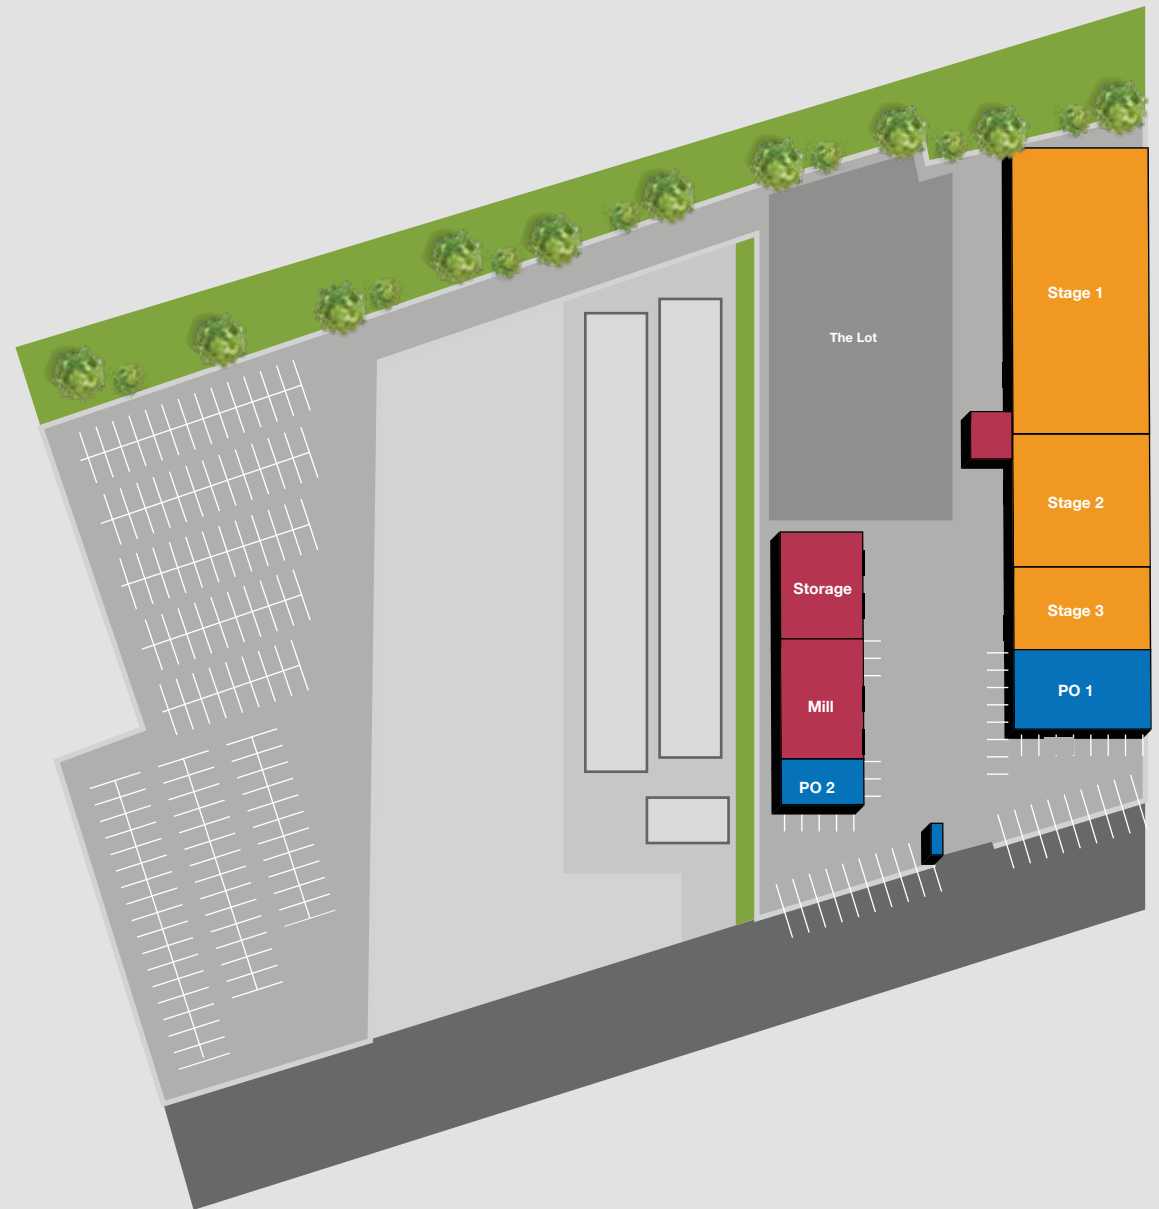

SOUND STAGE

3 Sound Stages totaling 36k SF with 30' height and 6000 amp power

PRODUCTION OFFICE / SUPPORT

16,500k SF of furnished office space

MILL / WORKSHOP

6,000k SF on studio lot • 14,000k SF and 17,000k SF brand new warehouse space across the street

PARKING AND BASECAMP

Connected crew parking and basecamp lot • Basecamp power

10289 AIRLINE HWY. SAINT ROSE, LA 70087